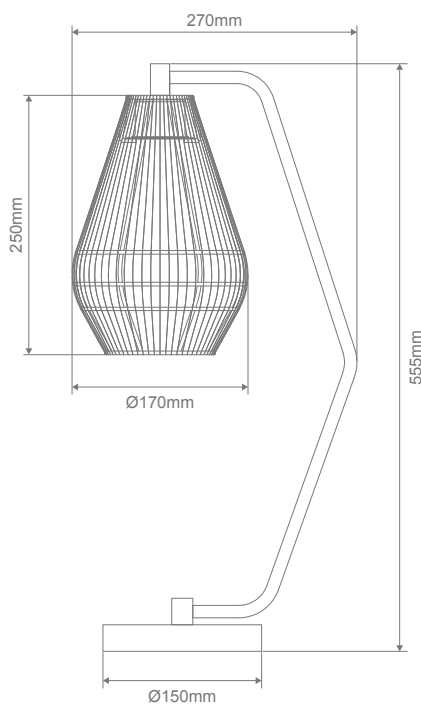

Carter DL Paper Rope Desk Lamp

Description

CARTER lamp Series combines black metalware with a modern thin paper rope shade design, which offers an attractive addition to modern natural interior design style décors. Ideal as a feature lamp in living rooms and bedrooms, as well as attractive pendants for breakfast bars, or cluster pendants. Featuring Matt Black metalware, black cable with a choice of Black or Natural colour shade options. Part of a family of matching floor lamp, table lamp, desk lamp, as well as small, medium and large hanging pendants.

Specification Features

Input Voltage:	240V
Power (W):	25W Max
Lamp Base:	E27
IP rating (IP):	IP20

Diagrams / Additional

Item No.	Variant		Lamp Base
	Blk	Ntr	
CARTER-DL	23148	23149	E27